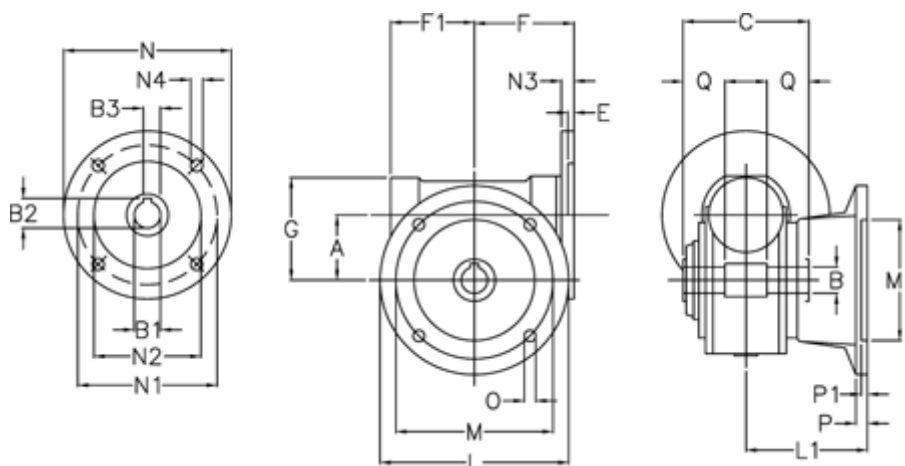

Article number: 390218510044010

Description: Worm gear
VF 185-F2-100-100B5, without lubrication

Measures

A	= 185.4	F1	= 205	N2	= 180
B	= 60 H7	G	= 267	N3	= 16
B1 E7	= 28	L	= 400	N4	= 13
B2	= 31.3	L1	= 255	O	= 22
B3 H9	= 8	M	= 350	P	= 22
C	= 190	M1	= 280	P1	= 20
E	= 4	N	= 250	Q	= 65
F	= 217	N1	= 215		